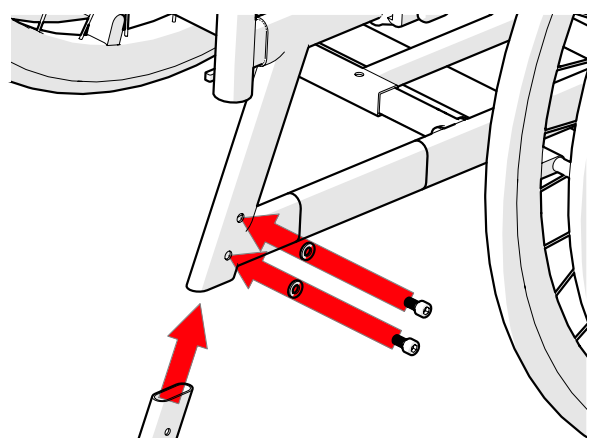

DESIRED HEIGHT	TYRE SIZE	POSITION	POSITION AXLE SITTING AT 0°
38 CM	5"x 22"	A, C	1, 2
39 CM	5"x 22"	B, D	2, 3
40 CM	5"x 22"	C, E	2, 3
	5"x 24"	C, E	1, 2
	6"x 22"	A, C	2, 3
	6"x 24"	A, C	1, 2

1