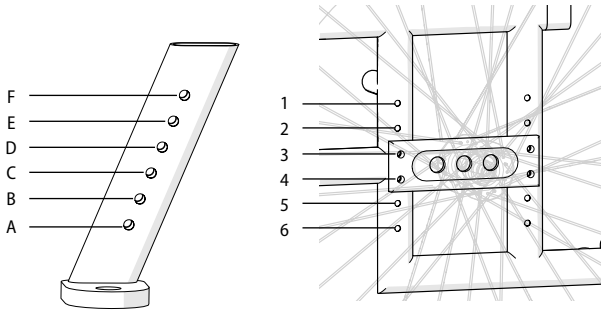

WC-1060 NL - FRAMEVERLAGERS MATRIX

EN - MATRIX FRAME LOWERING

5 20

i

DESIRED HEIGHT	TYRE SIZE	POSITION	POSITION AXLE SITTING AT 0°
38 CM	5"x 22"	A, C	1, 2
39 CM	5"x 22"	B, D	2, 3
40 CM	5"x 22"	C, E	2, 3
	5"x 24"	C, E	1, 2
	6"x 22"	A, C	2, 3
	6"x 24"	A, C	1, 2