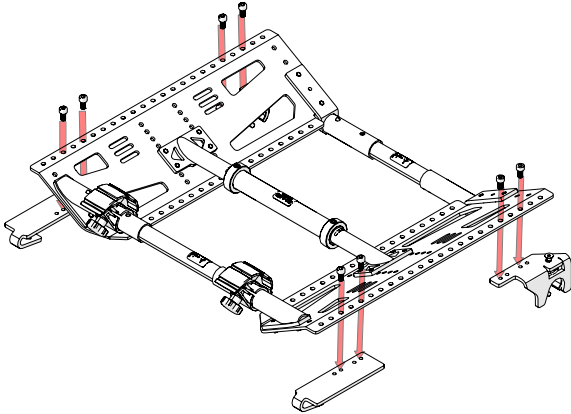

# SC-1065

NL - MULTIMOUNT ZITTING MATRIX NEW ORIGINAL  
EN - MATRIX NEW ORIGINAL SEAT MULTIMOUNT

Lewis  
SEATING SYSTEMS

5 4

## 1

**8X**  
DIN 912  
M5X8

## 4

**2X**  
DIN 912  
M6X14