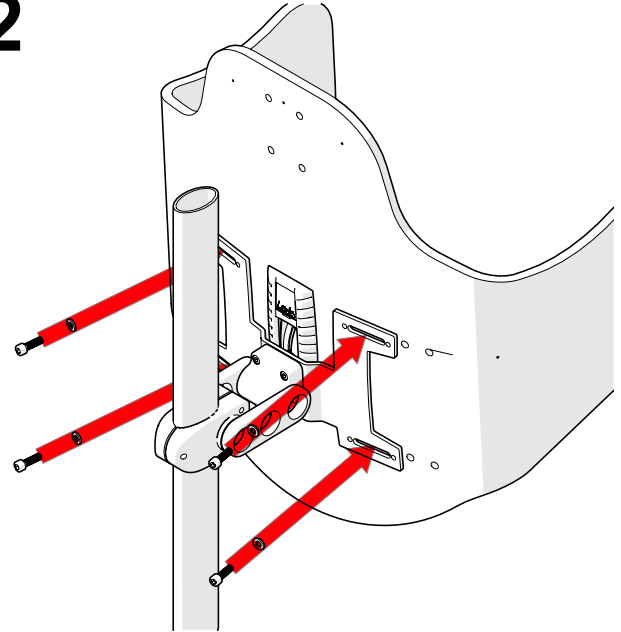

4X
DIN 912
M5x30

2