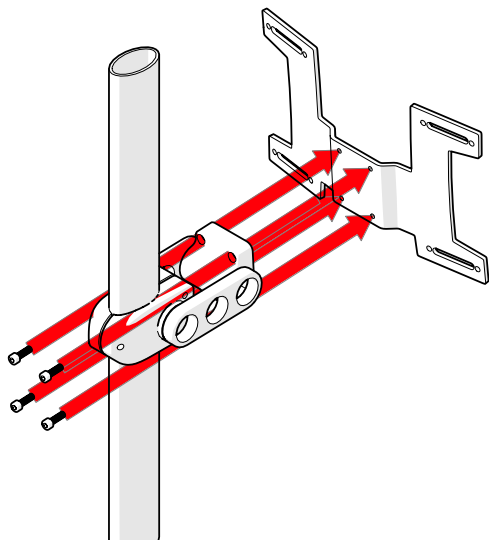

BC-3044

NL - FOURMOUNT PEPPER RUGORTHESE KIDDO/ADAPT
EN - KIDDO/ADAPT PEPPER BACKREST ORTHOSIS FOURMOUNT

Lewis
SEATING SYSTEMS

4 5

1

4X
DIN 912
M5x30

2

4X
DIN 912
M6X20

4X
DIN 125A
6.4

3