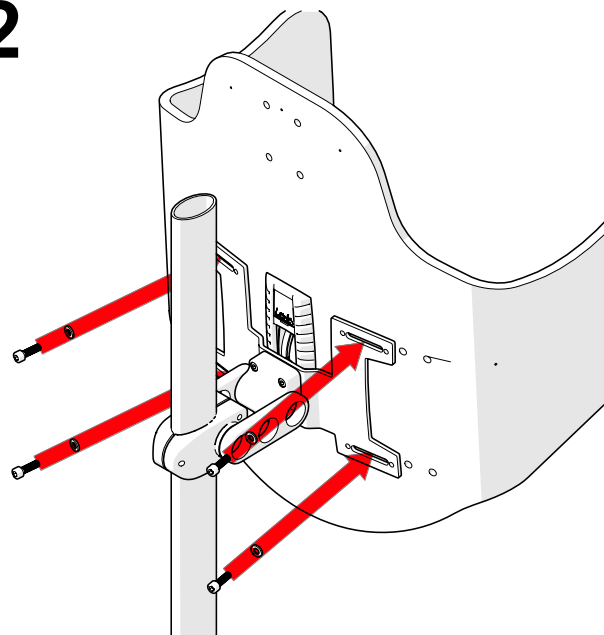

BC-3044

NL - FOURMOUNT PEPPER RUGORTHESE KIDDO/ADAPT
EN - KIDDO/ADAPT PEPPER BACKREST ORTHOSIS FOURMOUNT

Lewis
SEATING SYSTEMS

4 5

1

4X
DIN 912
M5x30

2

4X
DIN 912
M6X20

4X
DIN 125A
6.4

3