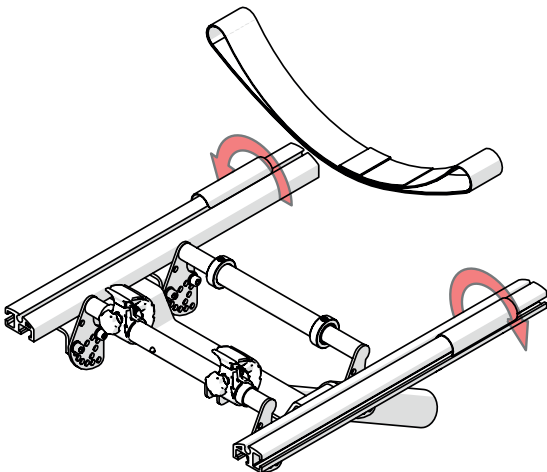

SC-2080-x

NL - ZITTINGDRAGER COMBI FRAME
EN - COMBI FRAME SEAT SUPPORT

5

1

2

3

3