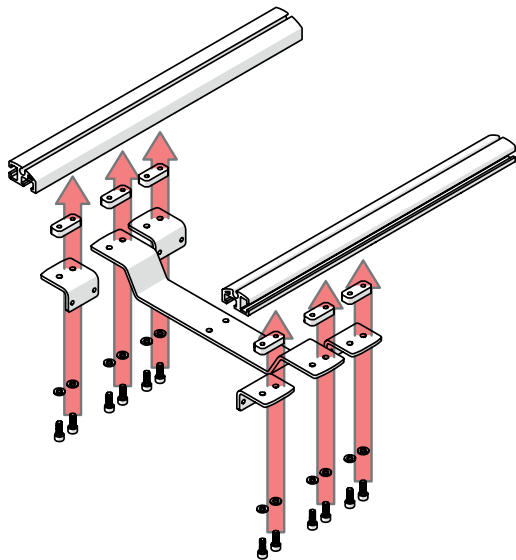

SC-2080-x

NL - ZITTINGDRAGER COMBI FRAME
EN - COMBI FRAME SEAT SUPPORT

5

1

2

3

3