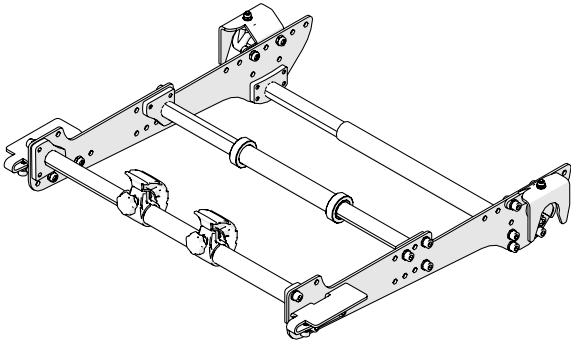

SC-2069-x

NL - ZITTINGDRAGER MATRIX NEW ORIGINAL BREED
EN - WIDE MATRIX NEW ORIGINAL SEAT CARRIER

Lewis
SEATING SYSTEMS

3 4 8

1

2

3

2X
DIN 912
M6X14