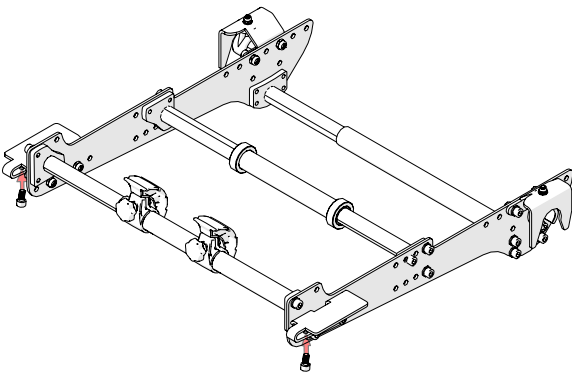

SC-2069-x

NL - ZITTINGDRAGER MATRIX NEW ORIGINAL BREED
EN - WIDE MATRIX NEW ORIGINAL SEAT CARRIER

Lewis
SEATING SYSTEMS

3 4 8

1

2

3

2X
DIN 912
M6X14