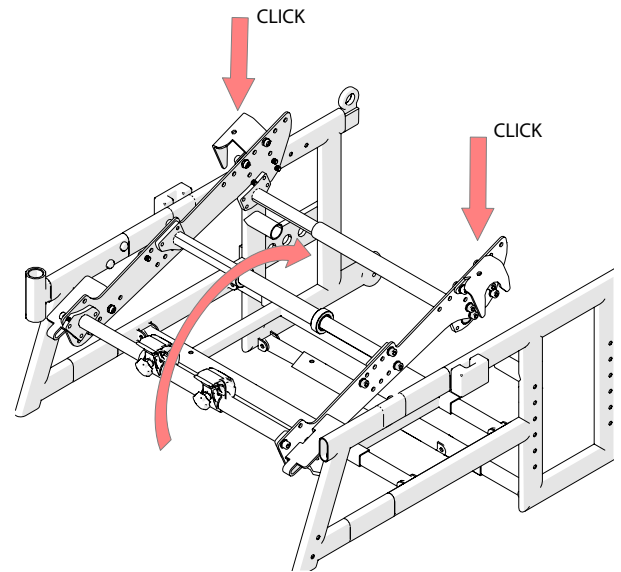

SC-2069-x

NL - ZITTINGDRAGER MATRIX NEW ORIGINAL BREED
EN - WIDE MATRIX NEW ORIGINAL SEAT CARRIER

Lewis
SEATING SYSTEMS

3 4 8

1

2

3

2X
DIN 912
M6X14