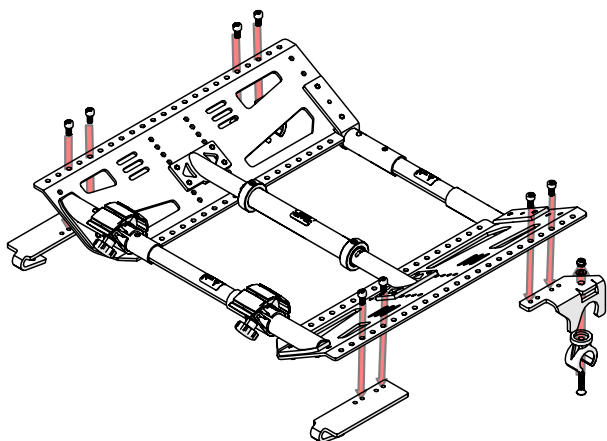

SC-1065

NL - MULTIMOUNT ZITTING MATRIX NEW ORIGINAL
EN - MATRIX NEW ORIGINAL SEAT MULTIMOUNT

Lewis
SEATING SYSTEMS

3 4 8

1