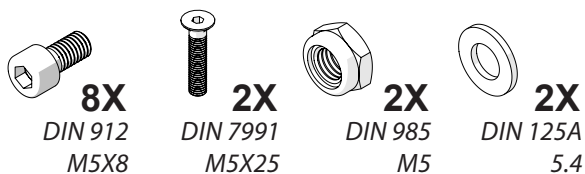

SC-1065

NL - MULTIMOUNT ZITTING MATRIX NEW ORIGINAL
EN - MATRIX NEW ORIGINAL SEAT MULTIMOUNT

Lewis
SEATING SYSTEMS

3 4 8

1