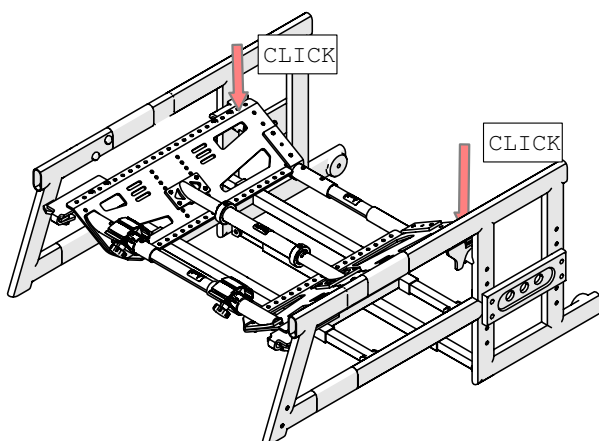

SC-1065

NL - MULTIMOUNT ZITTING MATRIX NEW ORIGINAL
EN - MATRIX NEW ORIGINAL SEAT MULTIMOUNT

Lewis
SEATING SYSTEMS

3 4 8

1

2

3

4