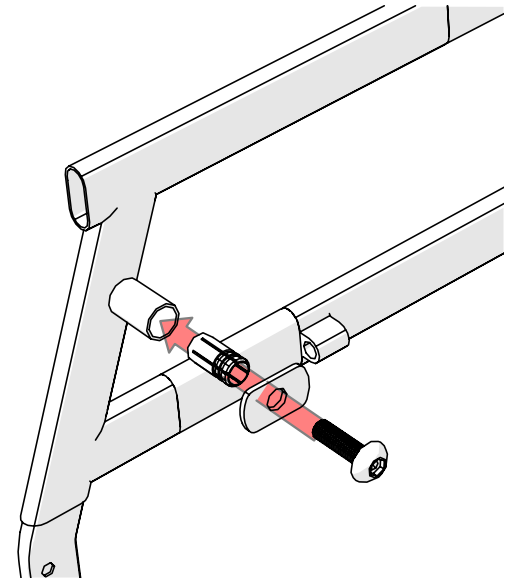

SC-1060

NL - MULTIMOUNT ZITTING MATRIX ORIGINAL
EN - MATRIX ORIGINAL SEAT MULTIMOUNT

Lewis
SEATING SYSTEMS

4 8

1

8X
DIN 912
M5X8

2

2X
ISO 7380
M12X35

2X
SPP
M12X38

3

4