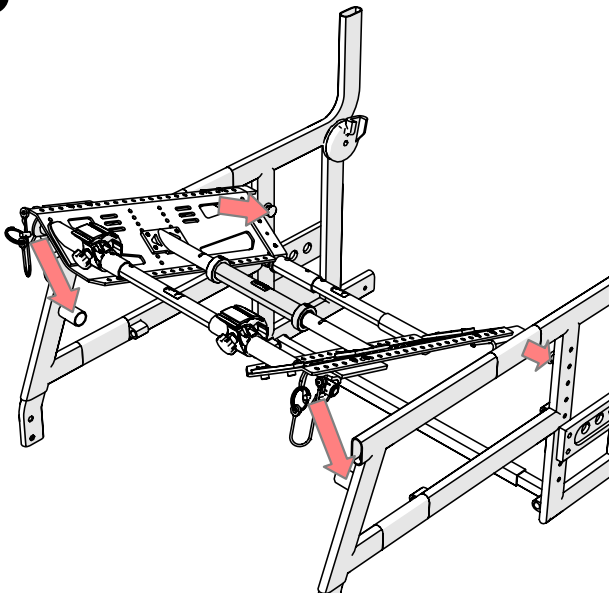

SC-1060

NL - MULTIMOUNT ZITTING MATRIX ORIGINAL
EN - MATRIX ORIGINAL SEAT MULTIMOUNT

Lewis
SEATING SYSTEMS

4 8

1

8X
DIN 912
M5X8

2

2X
ISO 7380
M12X35

2X
SPP
M12X38

3

4