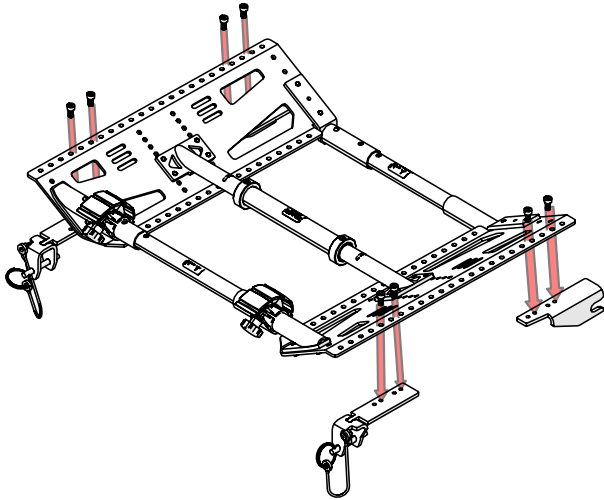

SC-1060

NL - MULTIMOUNT ZITTING MATRIX ORIGINAL
EN - MATRIX ORIGINAL SEAT MULTIMOUNT

Lewis
SEATING SYSTEMS

4 8

1

8X
DIN 912
M5X8

2

2X
ISO 7380
M12X35

2X
SPP
M12X38

3

4