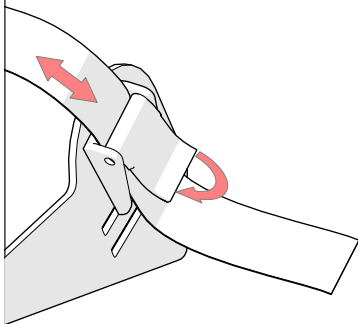

FC-0014

Strapbrackets diagonal

Instructions

Mounting strapbrackets

Select appropriate fixing for the strapbrackets:

Note:

- Place the diagonal strapbrackets as far back so the straps are behind and below the buttocks of the client.

right

left

2x Strapbrackets

4x

4x

Cam-buckles

Mount the Cam-buckles to the strapbrackets. Use the holes in the strapbracket.

Adjusting Cam-buckle

1. Pull the straps through the Cam-buckles and set the desired length
2. Close the Cam-buckles