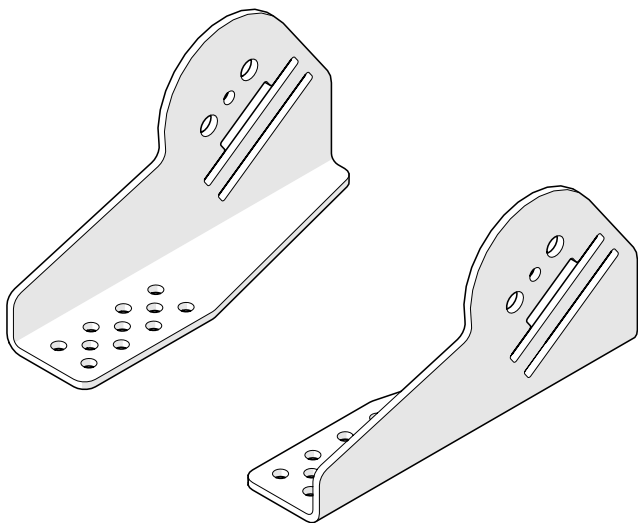

FC-0014

Strapbrackets diagonal

Instructions

Mounting strapbrackets

Select appropriate fixing for the strapbrackets:

Note:

- Place the diagonal strapbrackets as far back so the straps are behind and below the buttocks of the client.

right

left

2x Strapbrackets

4x

4x

Cam-buckles

Mount the Cam-buckles to the strapbrackets. Use the holes in the strapbracket.

Adjusting Cam-buckle

1. Pull the straps through the Cam-buckles and set the desired length
2. Close the Cam-buckles