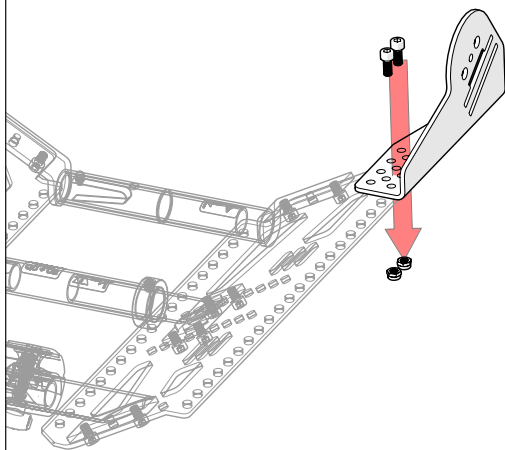

FC-0014

Strapbrackets diagonal

Instructions

Mounting strapbrackets

Select appropriate fixing for the strapbrackets:

Note:

- Place the diagonal strapbrackets as far back so the straps are behind and below the buttocks of the client.

right

left

2x Strapbrackets

4x

4x

Cam-buckles

Mount the Cam-buckles to the strapbrackets. Use the holes in the strapbracket.

Adjusting Cam-buckle

1. Pull the straps through the Cam-buckles and set the desired length
2. Close the Cam-buckles