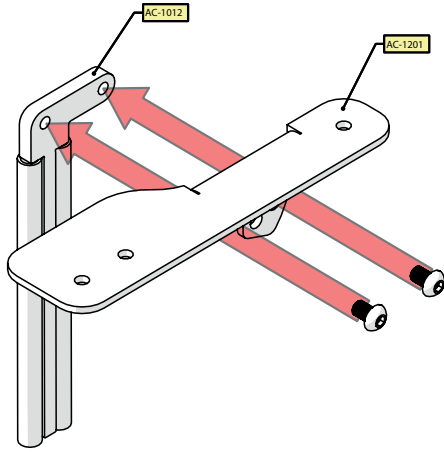

AC-1217

NL - BEVESTIGING ARMSTEUN MATRIX LINKS
EN - LEFT MATRIX ARMREST MOUNTING

1

2X
ISO 7380
M8X12

2