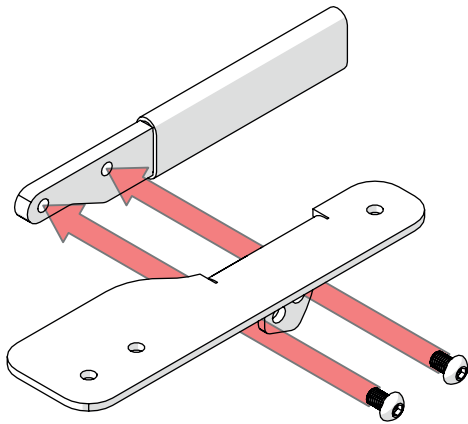

AC-1216

NL - BEVESTIGING ARMSTEUN MATRIX ELRO LINKS
EN - LEFT MATRIX ELRO ARMREST MOUNTING

5

1

2X
ISO 7380
M8X12

2