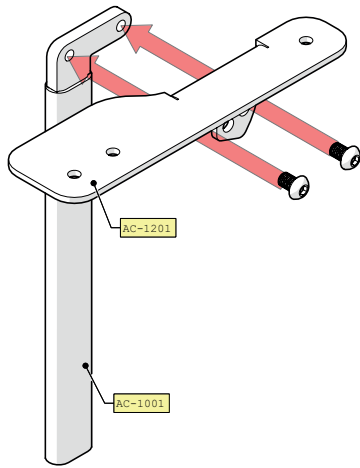

AC-1215

NL - BEVESTIGING ARMSTEUN SEDEO CLASSIC LINKS
EN - LEFT SEDEO CLASSIC ARMREST MOUNTING

1

AC-1201

AC-1001

2X
ISO 7380
M8X12

2