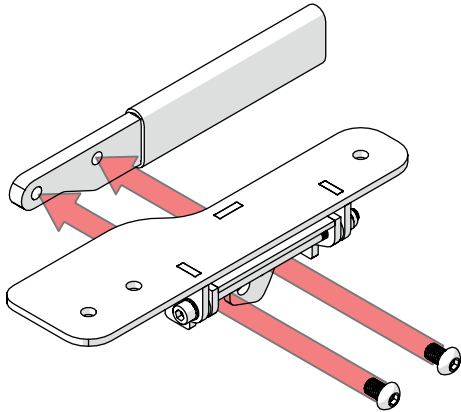

# AC-1214

NL - BEVESTIGING ARMSTEUN WEGKLAPBAAR MATRIX ELRO LINKS  
EN - LEFT FOLDAWAY MATRIX ELRO ARMREST MOUNTING

Lewis  
SEATING SYSTEMS

5

1

**2X**  
ISO 7380  
M8X12

2